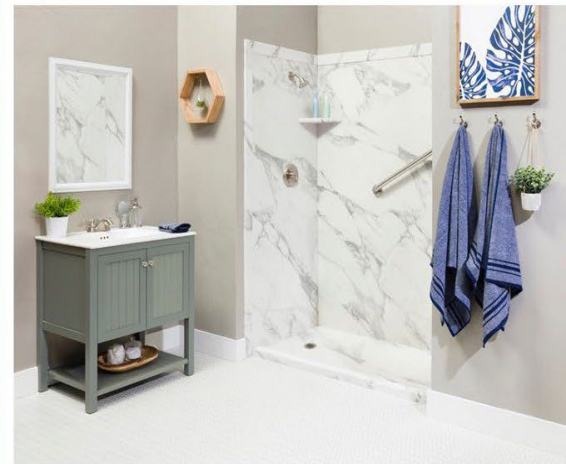

BENEFITS OF NU-BATH® System

APPEARANCE

Sampled from actual stone and granite slabs, NU-BATH® provides a flawless, high-resolution visual reproduction of beautiful natural stones.

VERSATILITY

NU-BATH® can easily be adapted to bathrooms of all configurations, from clean and simple to one-of-a-kind designs, thanks to the ease of on-site customization.