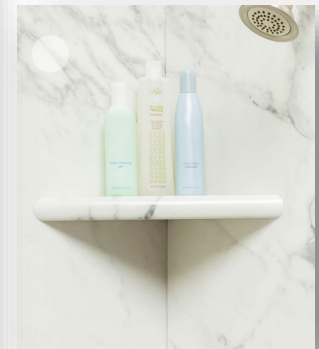

Shower Head

Chrome

Oil Rubbed Bronze

Brushed Nickel

Grab Bar

Chrome

Oil Rubbed Bronze

Brushed Nickel

Trim Kits

Chrome

Oil Rubbed Bronze

Brushed Nickel

Bench Seat

Corner Seat

Shave Shelf

Single Tier Shelves

NU-BATH® *Systems*

LOCATIONS:

Louisville • Lexington • Owensboro

Come see us at our Louisville Showroom:

5611 Fern Valley Road • Louisville, KY • 40228

800-669-2020 • www.chswindows.com

@2024 NU-BATH®