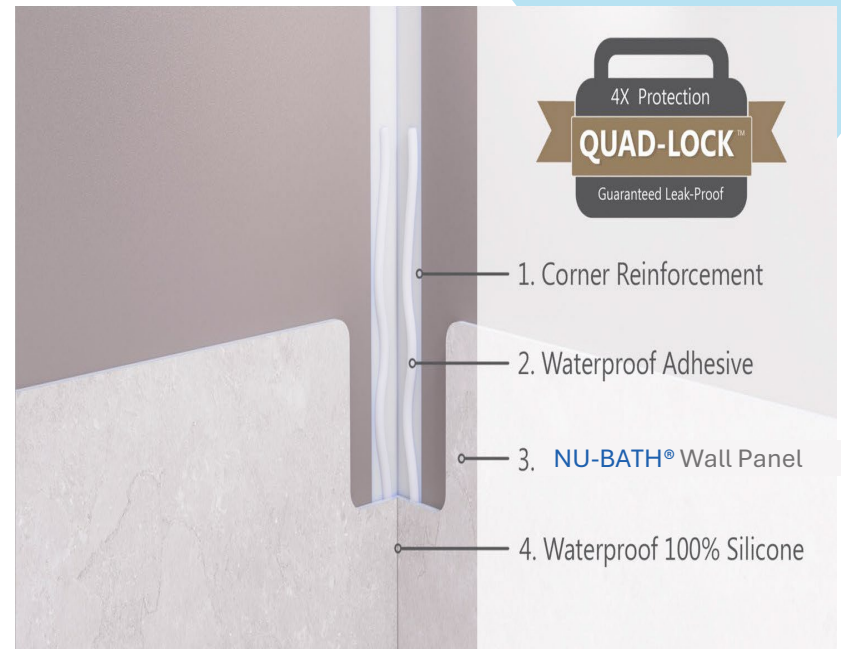

-Bethann R

INTRODUCING NANOGRIP™

The Ultimate in Non-Slip Technology

MOLD & MILDEW RESISTANT

NU-BATH® panels have a smooth, non-porous surface, which makes them resistant to mold and mildew. Say goodbye to scrubbing moldy grout lines forever!