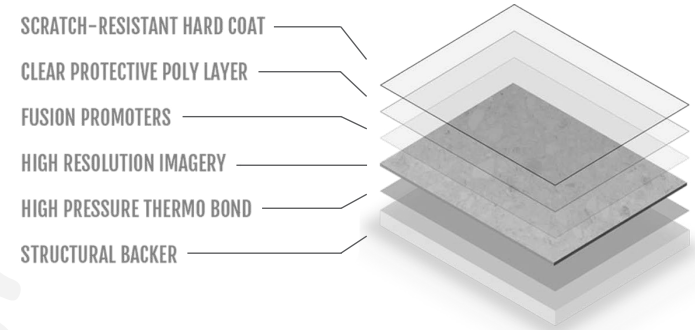

ALL OF THE BENEFITS OF NATURAL STONE, NONE OF THE HASSLE

Capturing the beauty of natural stone, NU-BATH® can transform any bathroom into an inviting retreat. Replace outdated tile and hard to clean grout lines with a beautiful, custom NU-BATH® System. With over 20 stone patterns to choose from, a designer look can be achieved in as little as one day.

“I LOVE MY NEW SHOWER!! Words can't express the incredible difference this new shower install has made in my life!! Beautiful job in replacing my old nasty hard to clean jet tub, my installer was very professional, polite, left no mess behind, thank you so much!”

-Bethann R